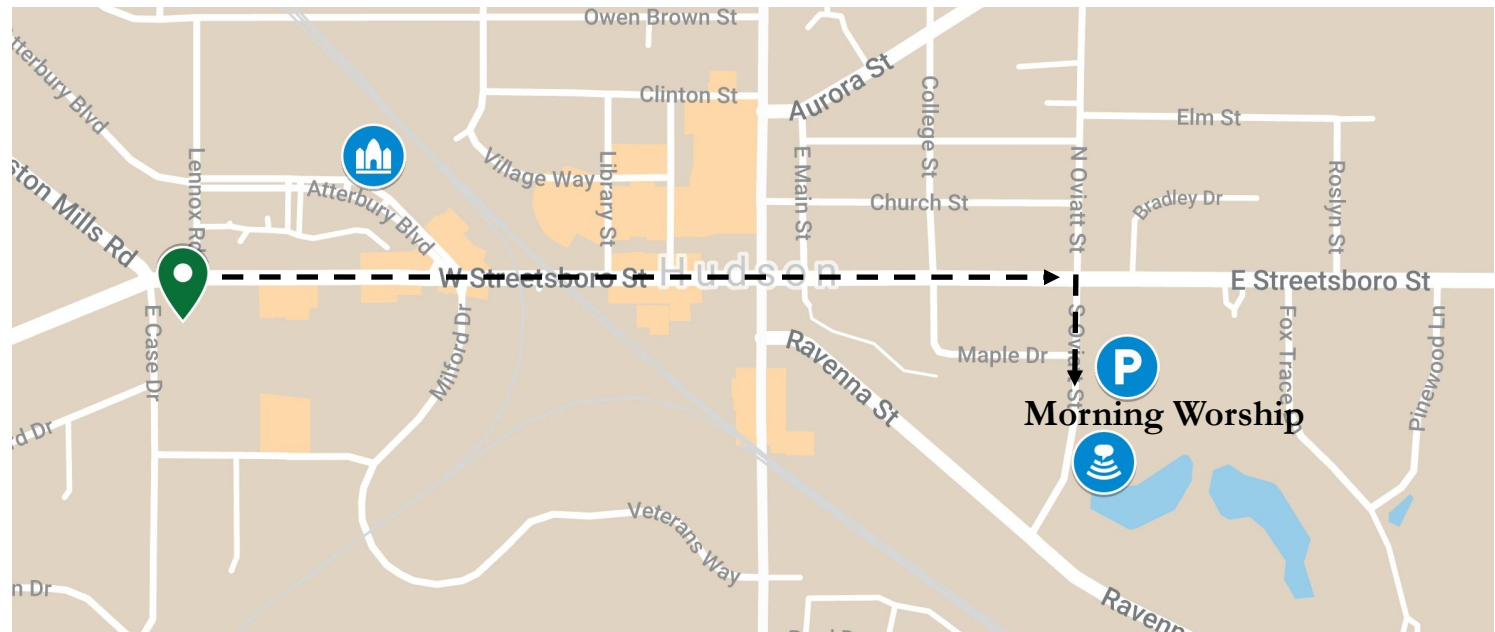

Redeemer Church Worship Locations During Sanctuary Renovations

Morning Worship

Evening Worship

Redeemer Church

Barlow Community Center
41 S Oviatt St, Hudson, OH 44236

Barlow Overflow Parking

Holy Trinity Anglican Church
55 Atterbury Blvd, Hudson, OH 44236

Redeemer Church

Directions to Barlow Community Center

41 South Oviatt Street, Hudson, OH 44236

1. From Redeemer, go east on 303/Streetsboro Street, crossing over Main Street/91 for 0.8 miles.
2. Turn Right on South Oviatt Street, continuing for 0.2 miles.
3. Barlow Community Center is on the left.
4. If parking is unavailable, go back to S Oviatt Street and turn right. A marked overflow lot is approximately 350 feet on the right.

1. From Redeemer, go east on 303/Streetsboro Street for 0.2 miles.
2. Turn Left on Atterbury Boulevard (at the Chipotle), continue for 0.1 miles.
3. Holy Trinity Anglican Church is on the right. Parking is behind the building.

Redeemer Church

Evening Worship

Holy Trinity Anglican Church
55 Atterbury Blvd, Hudson, OH 44236