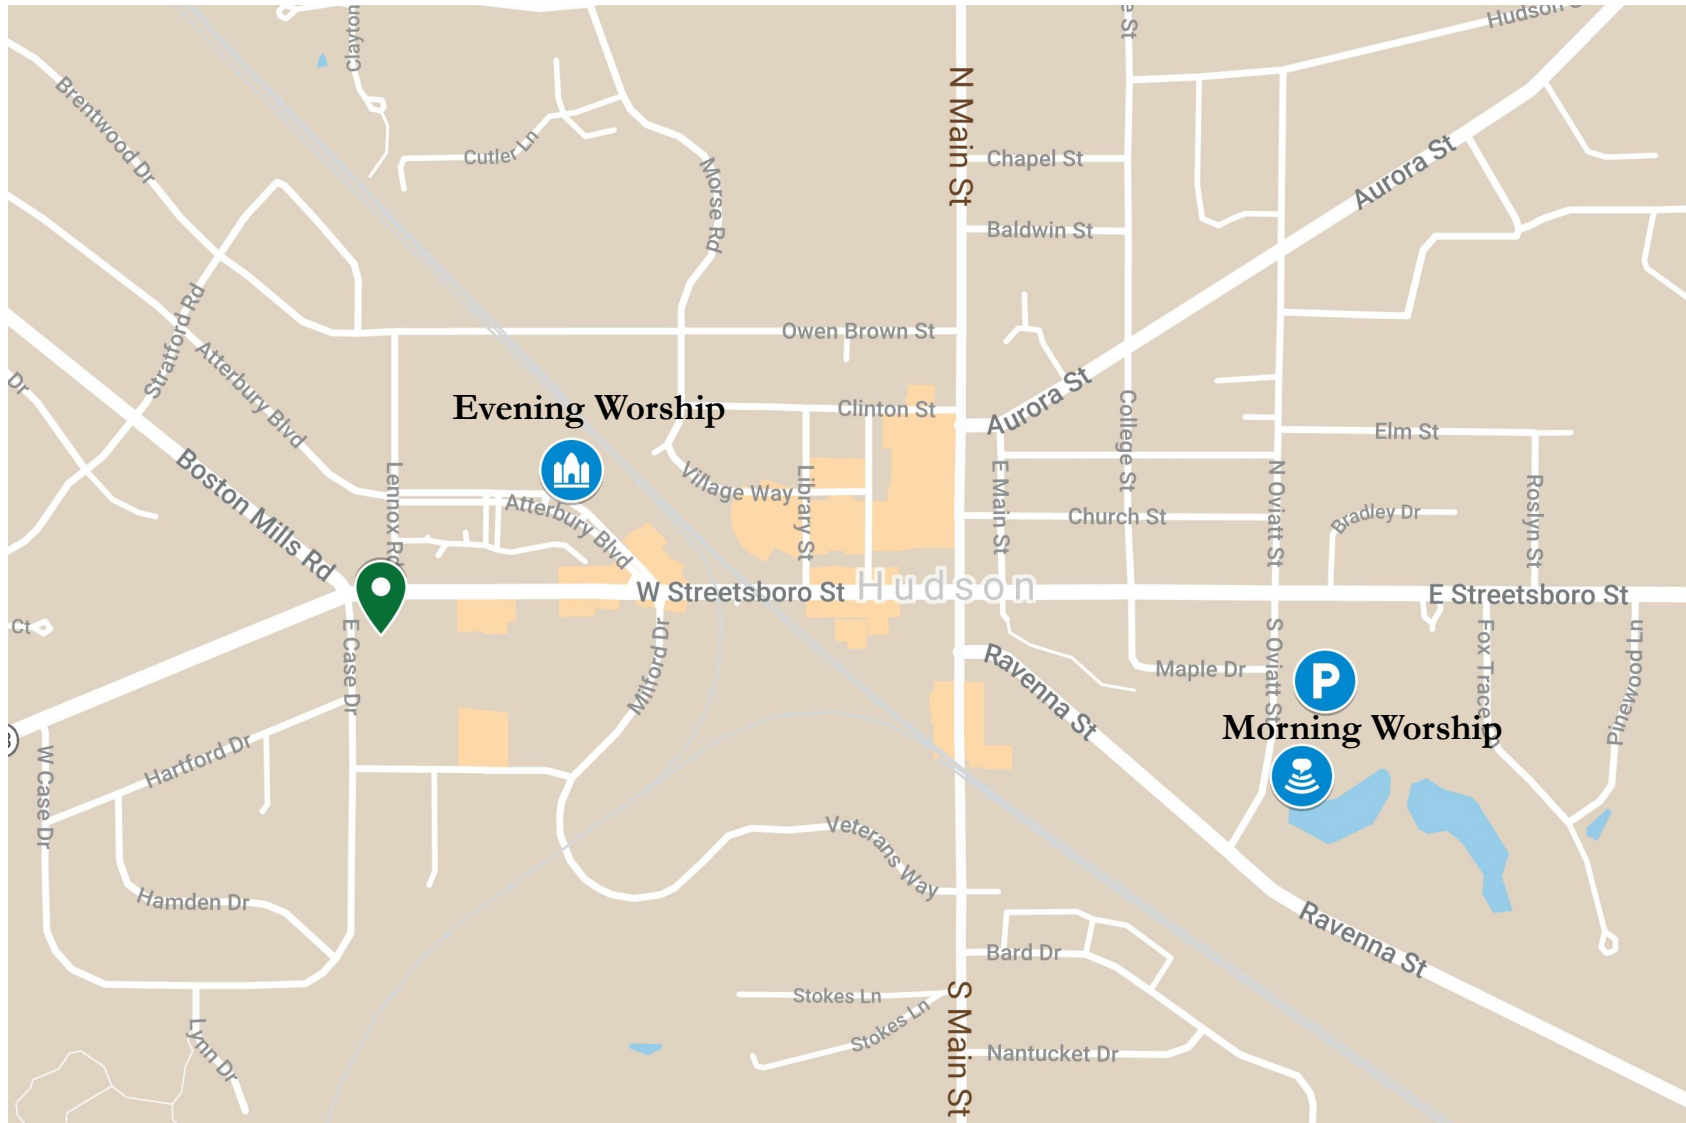

Redeemer Church Worship Locations During Sanctuary Renovations

Morning Worship

Evening Worship

Redeemer Church

Barlow Community Center
41 S Oviatt St, Hudson, OH 44236

Barlow Overflow Parking

Holy Trinity Anglican Church
55 Atterbury Blvd, Hudson, OH 44236

Redeemer Church

Directions to Barlow Community Center

41 South Oviatt Street, Hudson, OH 44236

1. From Redeemer, go east on 303/Streetsboro Street, crossing over Main Street/91 for 0.8 miles.
2. Turn Right on South Oviatt Street, continuing for 0.2 miles.
3. Barlow Community Center is on the left.
4. If parking is unavailable, go back to S Oviatt Street and turn right. A marked overflow lot is approximately 350 feet on the right.

Redeemer Church

Morning Worship

Barlow Community Center
41 S Oviatt St, Hudson, OH 44236

Barlow Overflow Parking

Redeemer Church

Directions to Holy Trinity Anglican Church

55 Atterbury Boulevard, Hudson, OH 44236

1. From Redeemer, go east on 303/Streetsboro Street for 0.2 miles.
2. Turn Left on Atterbury Boulevard (at the Chipotle), continue for 0.1 miles.
3. Holy Trinity Anglican Church is on the right. Parking is behind the building.