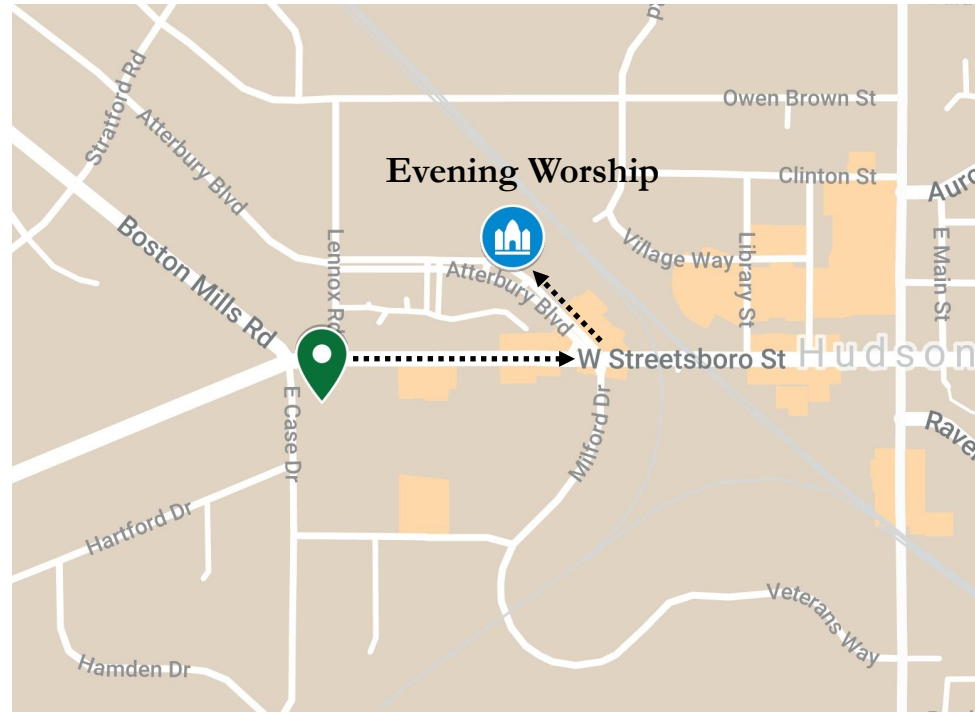

Redeemer Church Worship Locations During Sanctuary Renovations

Morning Worship

Evening Worship

Redeemer Church

Barlow Community Center
41 S Oviatt St, Hudson, OH 44236

Barlow Overflow Parking

Holy Trinity Anglican Church
55 Atterbury Blvd, Hudson, OH 44236

Redeemer Church

Directions to Barlow Community Center

41 South Oviatt Street, Hudson, OH 44236

1. From Redeemer, go east on 303/Streetsboro Street, crossing over Main Street/91 for 0.8 miles.
2. Turn Right on South Oviatt Street, continuing for 0.2 miles.
3. Barlow Community Center is on the left.
4. If parking is unavailable, go back to S Oviatt Street and turn right. A marked overflow lot is approximately 350 feet on the right.

Redeemer Church

Morning Worship

Barlow Community Center
41 S Oviatt St, Hudson, OH 44236

Barlow Overflow Parking

Redeemer Church

Directions to Holy Trinity Anglican Church

55 Atterbury Boulevard, Hudson, OH 44236

1. From Redeemer, go east on 303/Streetsboro Street for 0.2 miles.
2. Turn Left on Atterbury Boulevard (at the Chipotle), continue for 0.1 miles.
3. Holy Trinity Anglican Church is on the right. Parking is behind the building.